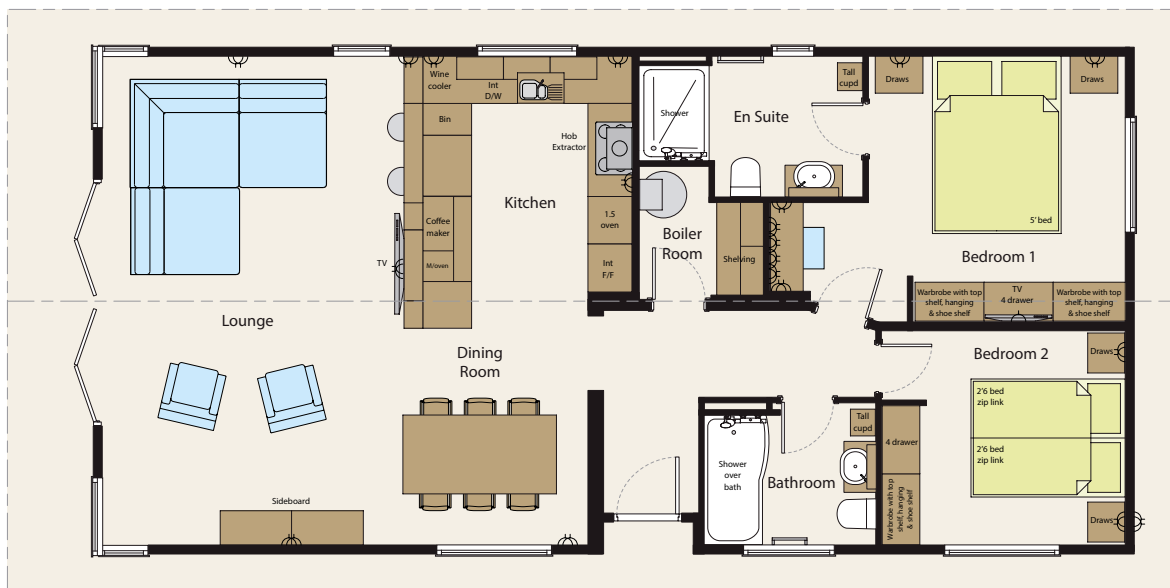

Scenic views are brought into the open-plan living space with large bifold doors, bringing the outdoors in during the summer months. In contrast, underfloor heating, double glazing and full insulation give the Gullwing warmth and comfort throughout the year.

# THE GULLWING

[lissetthomes.com](http://lissetthomes.com)

45 x 22 - 2 bed

Lissett Homes reserves the right to change any materials, fitting etc shown in this brochure at anytime and without prior notice as supply or product development demand. All Lissett Homes are built to BS3632 unless otherwise stated. Photographs may show features that are not standard. This includes props that are used for illustrative purposes. E&OE